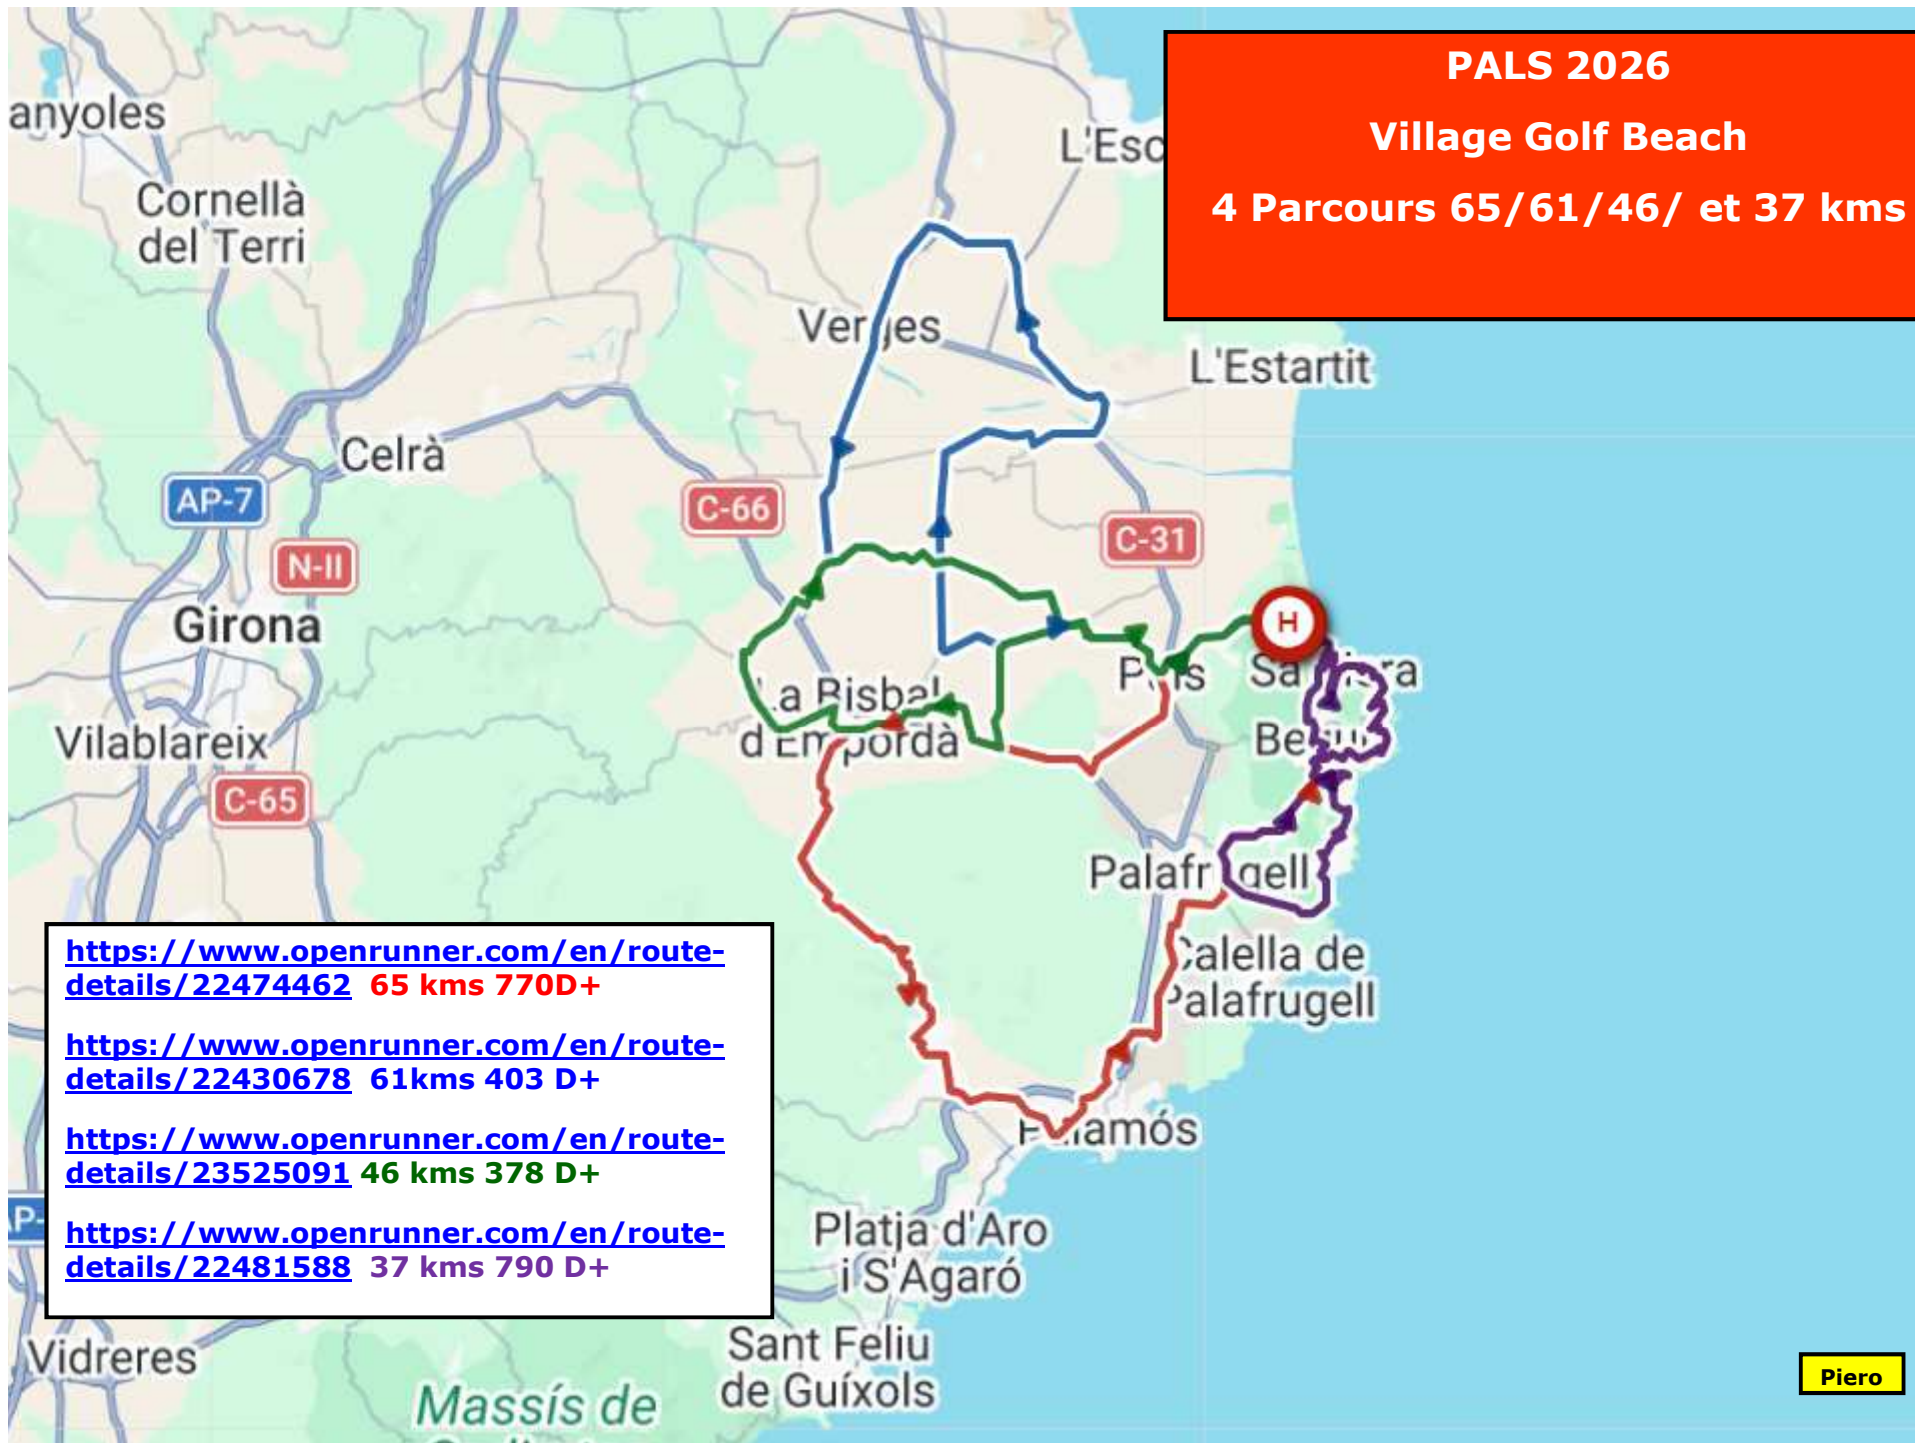

Départ de Banyoles

Camp de Futbol Municipal

Départ de Palamos Camp de Futbol de Palamos

| |
|--|
| P1 71Km D 1098 m https://www.openrunner.com/route-details/23053115 |
| P2 80 Km D 1088 m https://www.openrunner.com/route-details/23186053 |
| P3 104 Km D 1521 m https://www.openrunner.com/route-details/23177469 |

PALS 2026
Village Golf Beach
4 Parcours 65/61/46/ et 37 kms

- <https://www.openrunner.com/en/route-details/22474462> **65 kms 770D+**
- <https://www.openrunner.com/en/route-details/22430678> **61kms 403 D+**
- <https://www.openrunner.com/en/route-details/23525091> **46 kms 378 D+**
- <https://www.openrunner.com/en/route-details/22481588> **37 kms 790 D+**

PALS 2026

Village Golf Beach

3 Parcours 95/89 et 86 kms

<https://www.openrunner.com/route-details/23525488> 95 kms 1177 D+

<https://www.openrunner.com/route-details/22513169> 89 kms 1075 D+

<https://www.openrunner.com/route-details/22546312> 86 kms 819D+