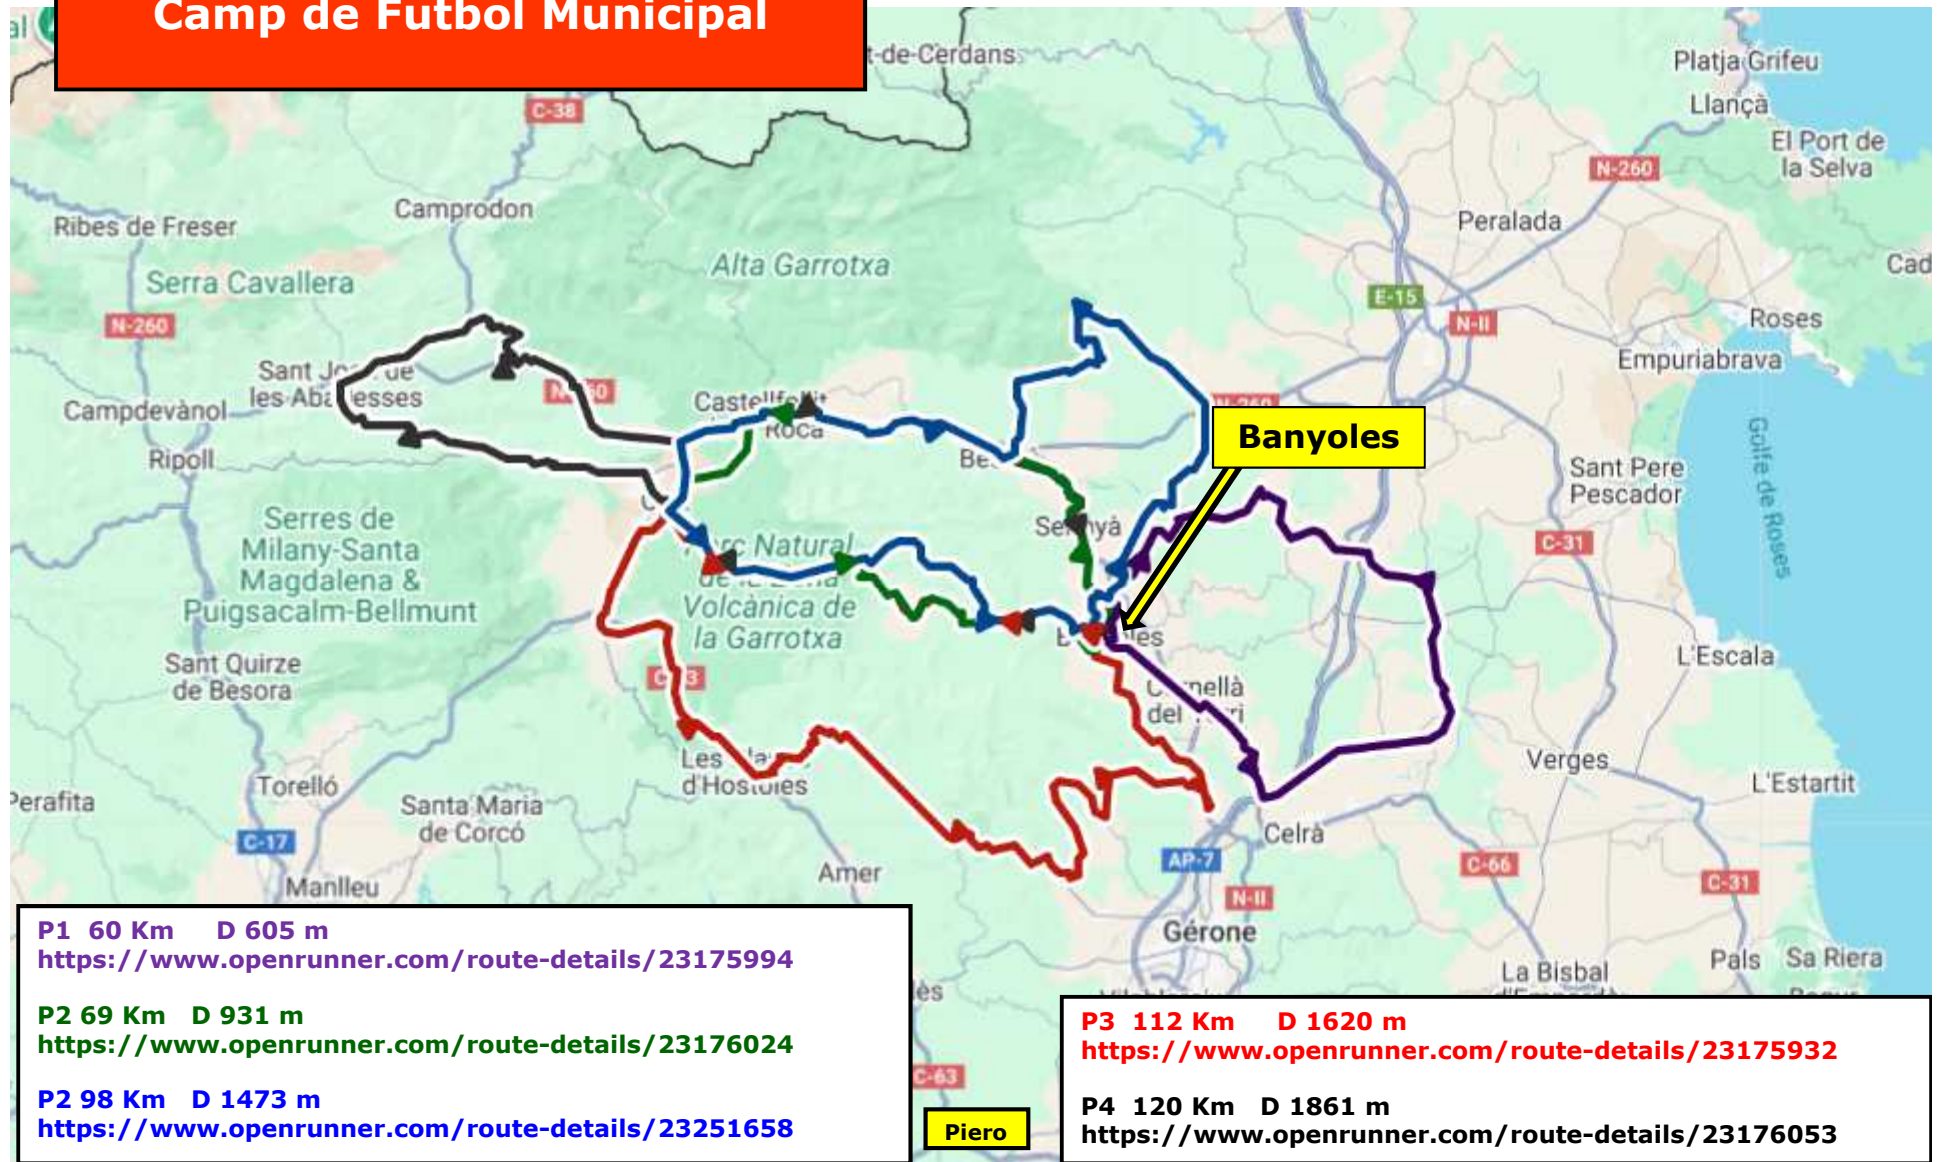

Départ de Banyoles

Camp de Futbol Municipal

Départ de Palamos Camp de Futbol de Palamos

| |
|--|
| P1 71Km D 1098 m https://www.openrunner.com/route-details/23053115 |
| P2 80 Km D 1088 m https://www.openrunner.com/route-details/23186053 |
| P3 104 Km D 1521 m https://www.openrunner.com/route-details/23177469 |

PALS 2026
Village Golf Beach
4 Parcours 65/61/46/ et 37 kms

- <https://www.openrunner.com/en/route-details/22474462> **65 kms 770D+**
- <https://www.openrunner.com/en/route-details/22430678> **61kms 403 D+**
- <https://www.openrunner.com/en/route-details/23525091> **46 kms 378 D+**
- <https://www.openrunner.com/en/route-details/22481588> **37 kms 790 D+**

PALS 2026

Village Golf Beach

3 Parcours 95/89 et 86 kms

<https://www.openrunner.com/route-details/23525488> 95 kms 1177 D+

<https://www.openrunner.com/route-details/22513169> 89 kms 1075 D+

<https://www.openrunner.com/route-details/22546312> 86 kms 819D+