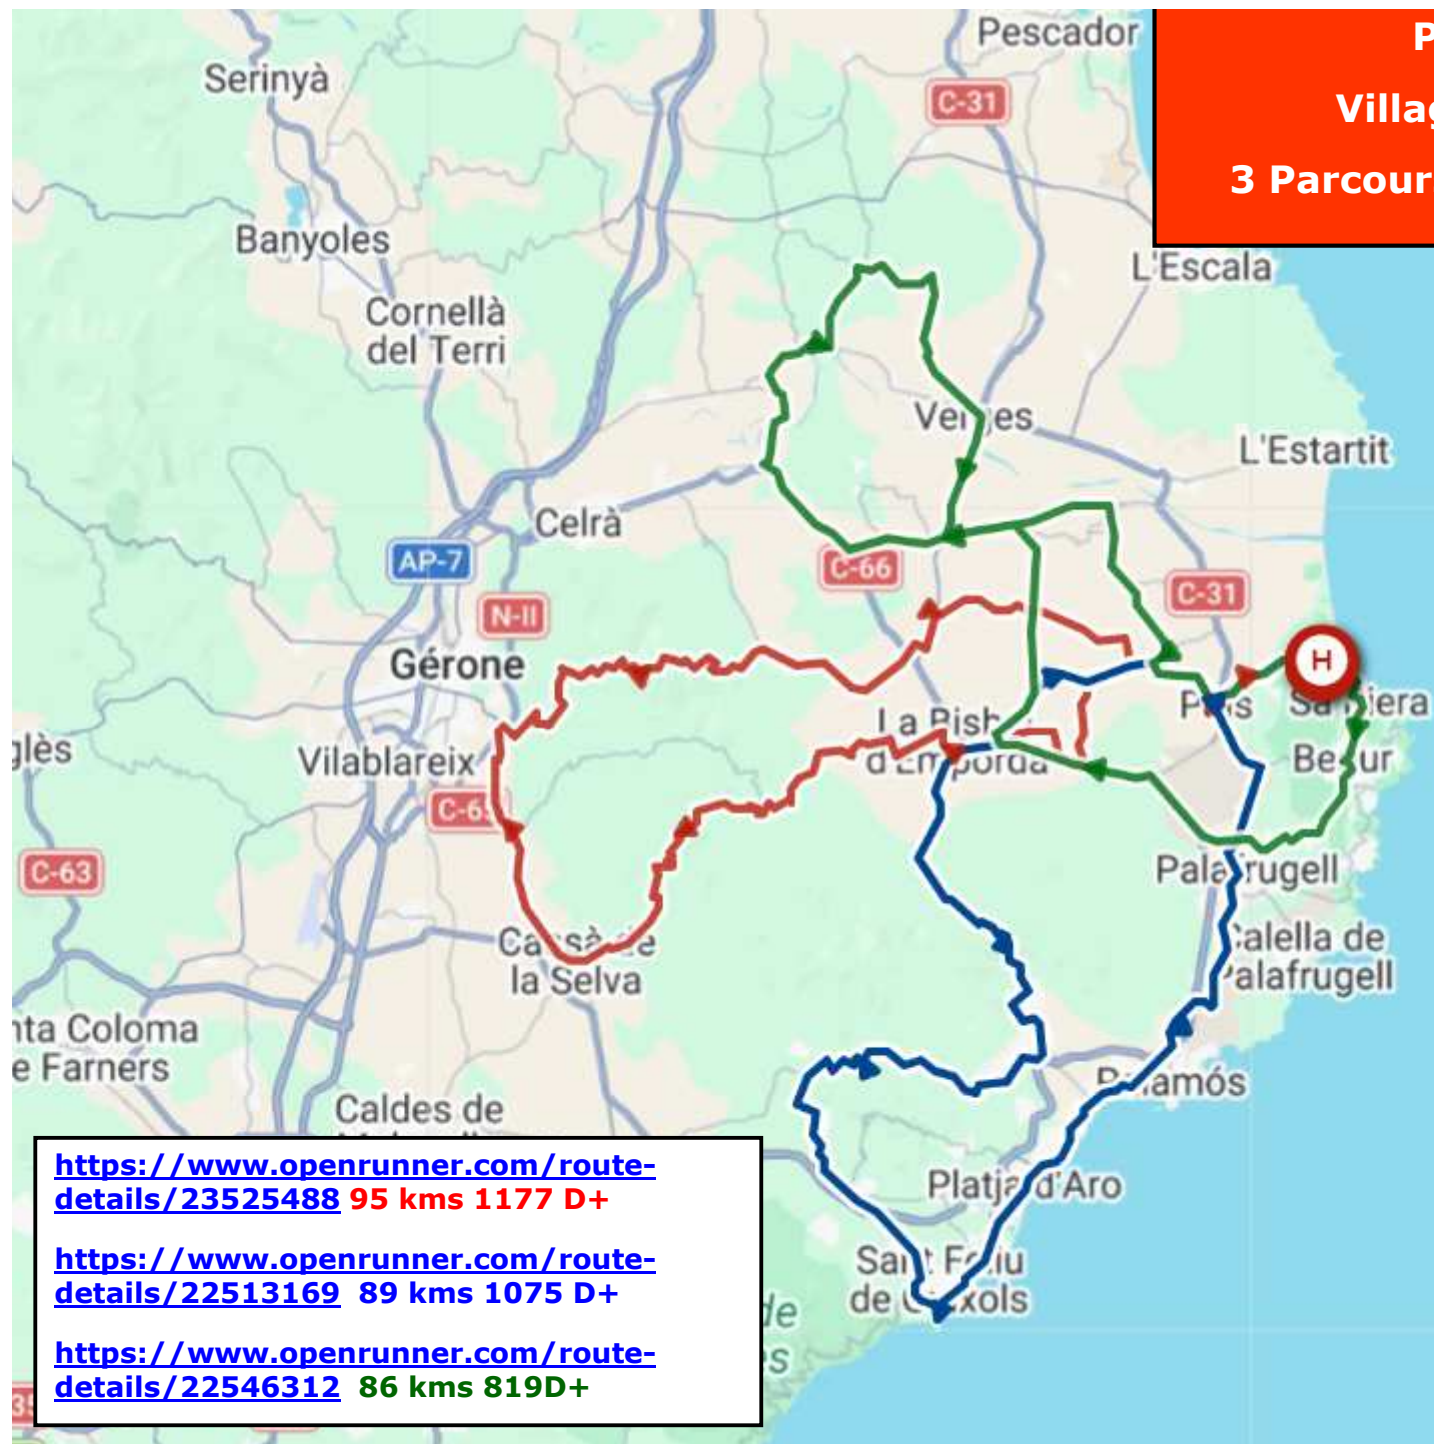

Départ de Banyoles

Camp de Futbol Municipal

Départ de Palamos Camp de Futbol de Palamos

| |
|--|
| P1 71Km D 1098 m https://www.openrunner.com/route-details/23053115 |
| P2 80 Km D 1088 m https://www.openrunner.com/route-details/23186053 |
| P3 104 Km D 1521 m https://www.openrunner.com/route-details/23177469 |

PALS 2026
Village Golf Beach
4 Parcours 65/61/46/ et 37 kms

- <https://www.openrunner.com/en/route-details/22474462> **65 kms 770D+**
- <https://www.openrunner.com/en/route-details/22430678> **61kms 403 D+**
- <https://www.openrunner.com/en/route-details/23525091> **46 kms 378 D+**
- <https://www.openrunner.com/en/route-details/22481588> **37 kms 790 D+**

PALS 2026

Village Golf Beach

3 Parcours 95/89 et 86 kms

<https://www.openrunner.com/route-details/23525488> 95 kms 1177 D+

<https://www.openrunner.com/route-details/22513169> 89 kms 1075 D+

<https://www.openrunner.com/route-details/22546312> 86 kms 819D+